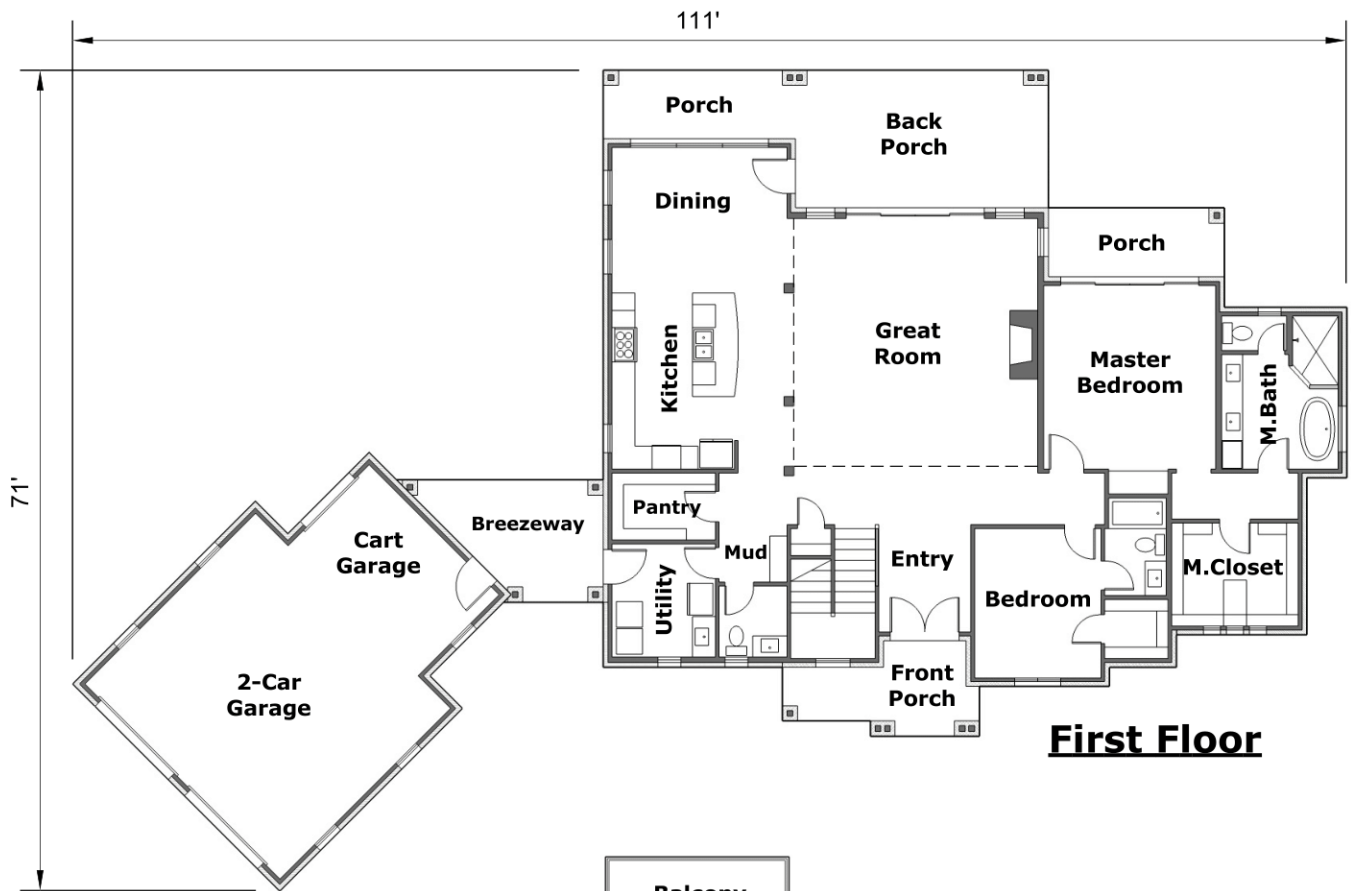

FRONT VIEW

BACK VIEW

TOTAL LIVING AREA:	3552 SF
PORCHES:	704 SF
GARAGE:	749 SF
BONUS RM:	270 SF
TOTAL UNDER ROOF:	5275 SF
BALCONIES:	187 SF

amberdilanehomes.com
903-887-4228

Mountain Ridge

3552 SF Home - 5 Bedrooms - 4.5 Bathrooms - 2.5 Car Garage
2 Balconies - 2-Story Vaulted Great Room - Large Windows
Large Back Porch - Optional Bonus Room

First Floor

Second Floor

TOTAL LIVING AREA: 3552 SF
PORCHES: 704 SF
GARAGE: 749 SF
BONUS RM: 270 SF
TOTAL UNDER ROOF: 5275 SF
BALCONIES: 187 SF

amberdilanehomes.com
 903-887-4228

Mountain Ridge

3552 SF Home - 5 Bedrooms - 4.5 Bathrooms - 2.5 Car Garage
 2 Balconies - 2-Story Vaulted Great Room - Large Windows
 Large Back Porch - Optional Bonus Room