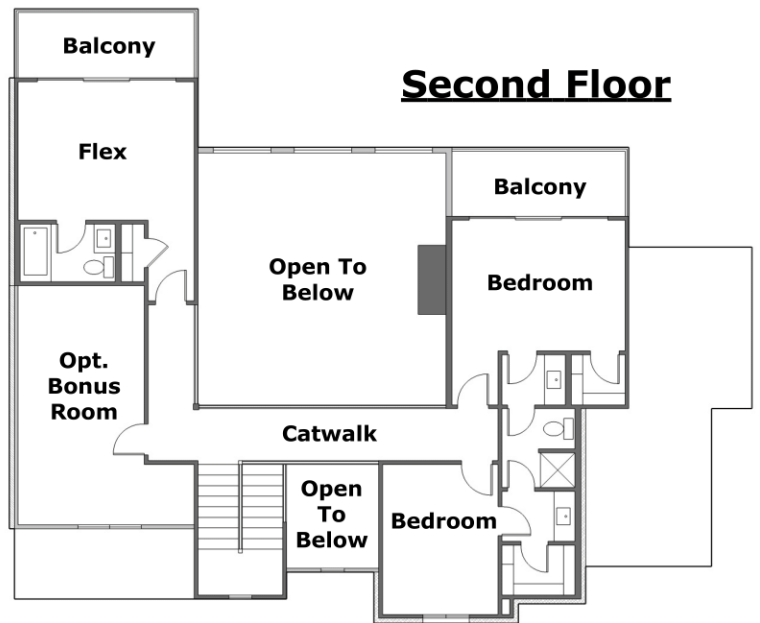

FRONT VIEW

BACK VIEW

TOTAL LIVING AREA:	3552 SF
PORCHES:	704 SF
GARAGE:	749 SF
BONUS RM:	270 SF
TOTAL UNDER ROOF:	5275 SF
BALCONIES:	187 SF

amberdilanehomes.com
903-887-4228

Mountain Ridge

3552 SF Home - 5 Bedrooms - 4.5 Bathrooms - 2.5 Car Garage
2 Balconies - 2-Story Vaulted Great Room - Large Windows
Large Back Porch - Optional Bonus Room

First Floor

Second Floor

TOTAL LIVING AREA: 3552 SF
PORCHES: 704 SF
GARAGE: 749 SF
BONUS RM: 270 SF
TOTAL UNDER ROOF: 5275 SF
BALCONIES: 187 SF

amberdilanehomes.com
 903-887-4228

Mountain Ridge

3552 SF Home - 5 Bedrooms - 4.5 Bathrooms - 2.5 Car Garage
 2 Balconies - 2-Story Vaulted Great Room - Large Windows
 Large Back Porch - Optional Bonus Room